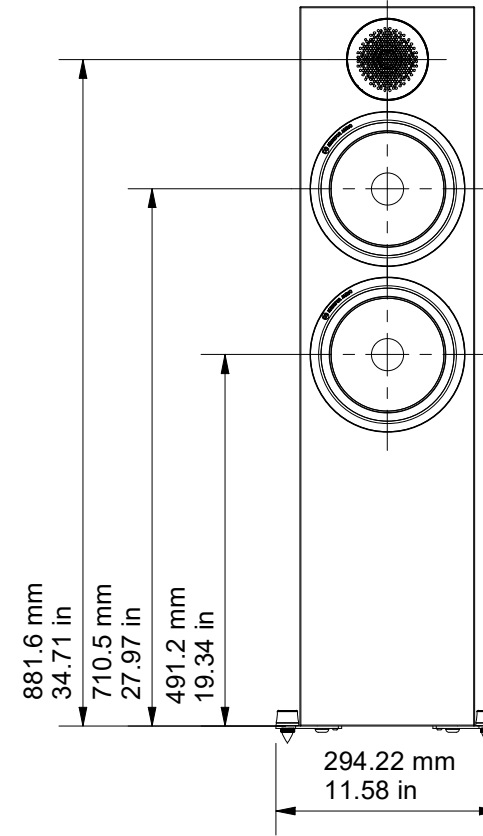

SIDE

FRONT

FRONT (GRILLE OFF)

BACK

BOTTOM

DRAWING FOR REFERENCE ONLY

BRONZE 500

RANGE: BRONZE SERIES 6G