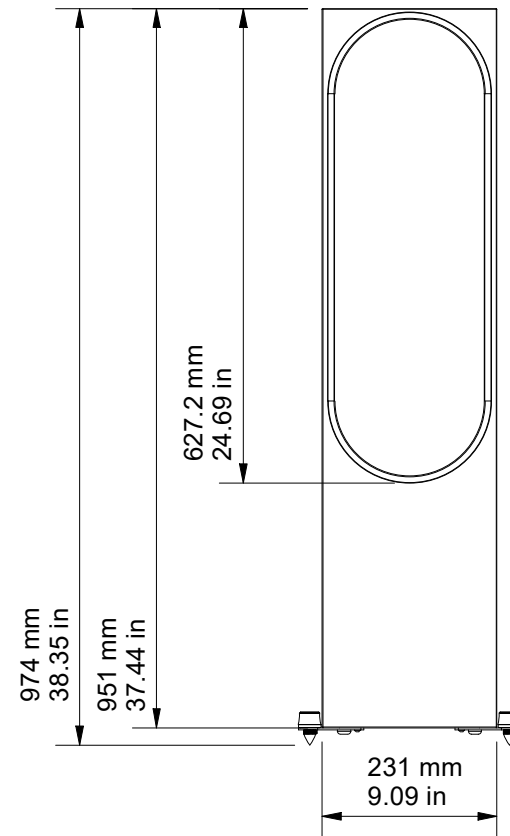

SIDE

FRONT

FRONT (GRILLE OFF)

BACK

BOTTOM

DRAWING FOR REFERENCE ONLY

BRONZE 500

RANGE: BRONZE SERIES 6G