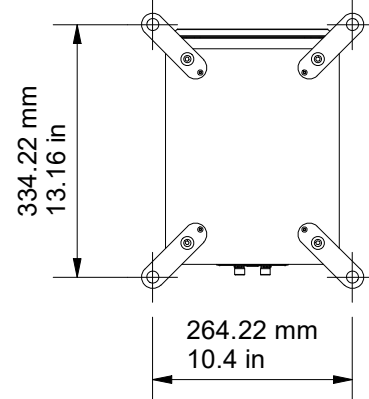

SIDE

FRONT

FRONT (GRILLE OFF)

BACK

BOTTOM

DRAWING FOR REFERENCE ONLY

BRONZE 500

RANGE: BRONZE SERIES 6G