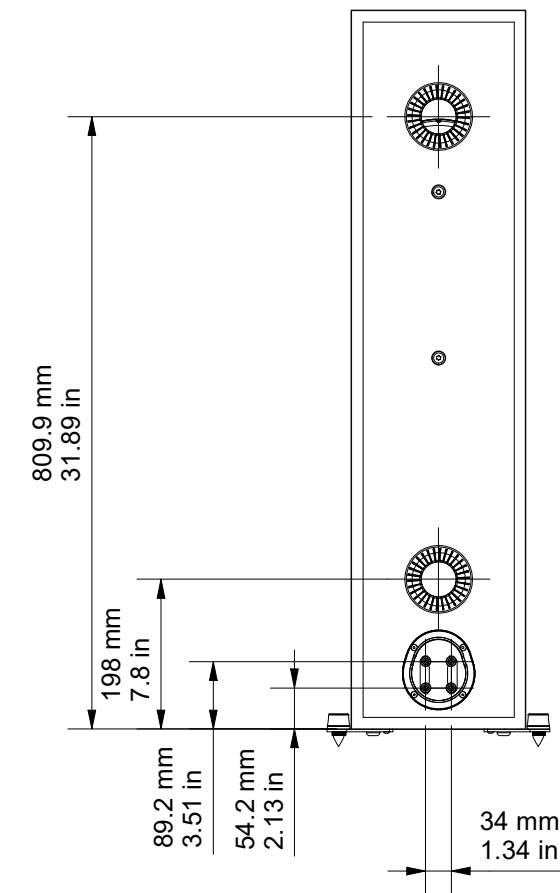

SIDE

FRONT

FRONT (GRILLE OFF)

BACK

BOTTOM

DRAWING FOR REFERENCE ONLY

BRONZE 500

RANGE: BRONZE SERIES 6G