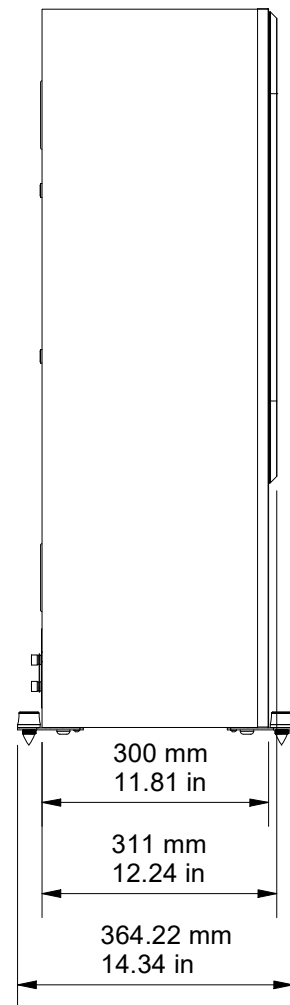

SIDE

FRONT

FRONT (GRILLE OFF)

BACK

BOTTOM

DRAWING FOR REFERENCE ONLY

BRONZE 500

RANGE: BRONZE SERIES 6G