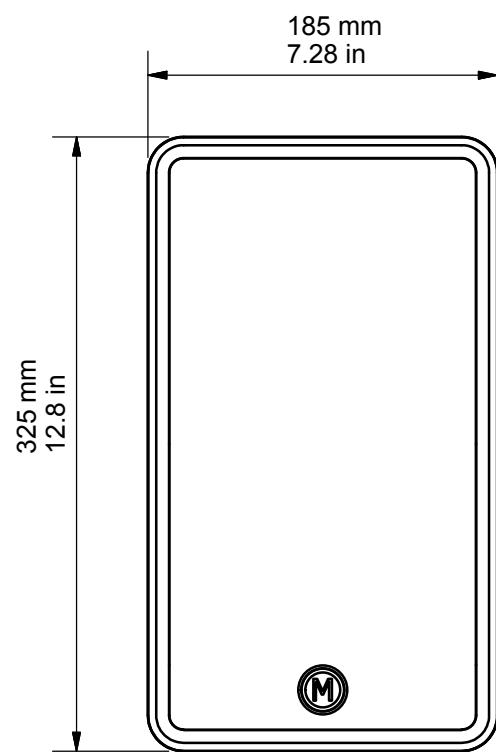

REMOVABLE TOP AND BOTTOM CAPS PROVIDE 180° ROTATION

WITH OPTIONAL ANGLE BLOCK

CL60-T2

RANGE: CLIMATE

© COPYRIGHT MONITOR AUDIO

07/05/2015