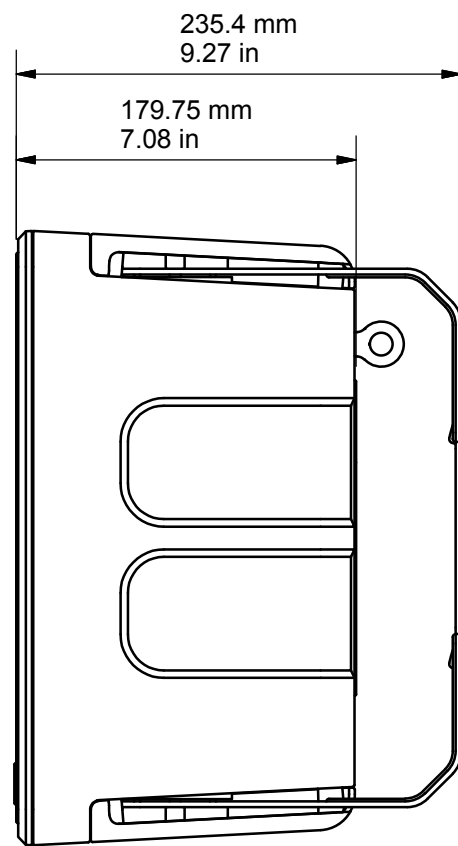

REMOVABLE TOP AND BOTTOM CAPS PROVIDE 180° ROTATION

WITH OPTIONAL ANGLE BLOCK

CL60-T2

RANGE: CLIMATE

© COPYRIGHT MONITOR AUDIO

07/05/2015