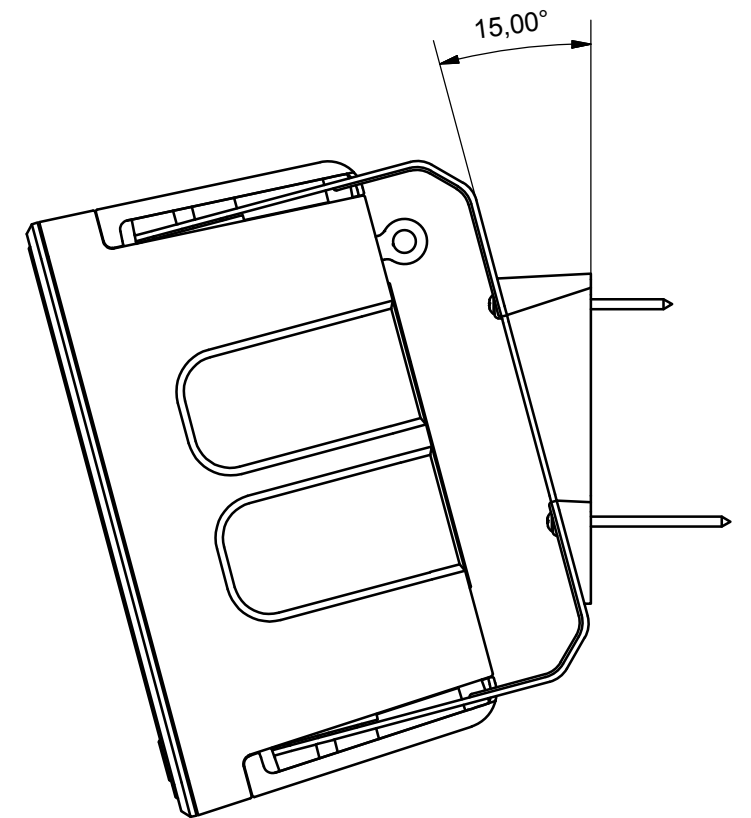

REMOVABLE TOP AND BOTTOM CAPS PROVIDE 180° ROTATION

WITH OPTIONAL ANGLE BLOCK

CL60-T2

RANGE: CLIMATE

© COPYRIGHT MONITOR AUDIO

07/05/2015