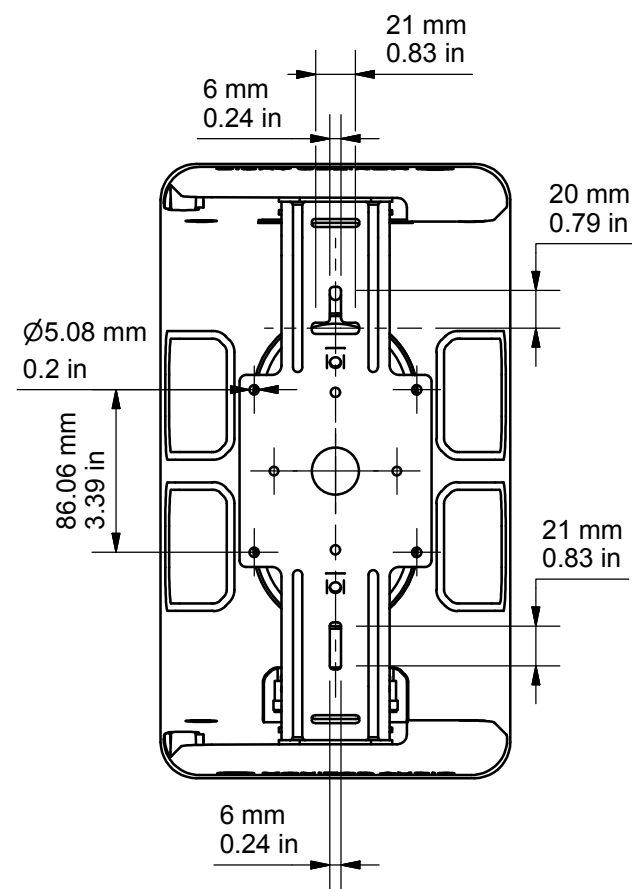

REMOVABLE TOP AND BOTTOM CAPS PROVIDE 180° ROTATION

WITH OPTIONAL ANGLE BLOCK

CL60-T2

RANGE: CLIMATE

© COPYRIGHT MONITOR AUDIO

07/05/2015