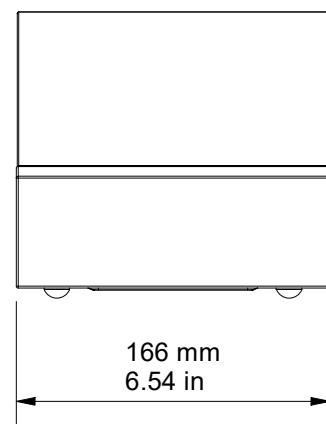

TOP

FRONT

SIDE

BACK

BOTTOM

DRAWING FOR REFERENCE ONLY

BRONZE AMS

RANGE: BRONZE SERIES 6G