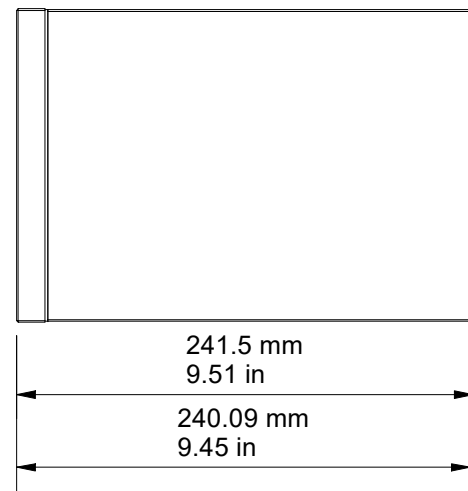

TOP

FRONT

SIDE

BACK

BOTTOM

DRAWING FOR REFERENCE ONLY

BRONZE AMS

RANGE: BRONZE SERIES 6G