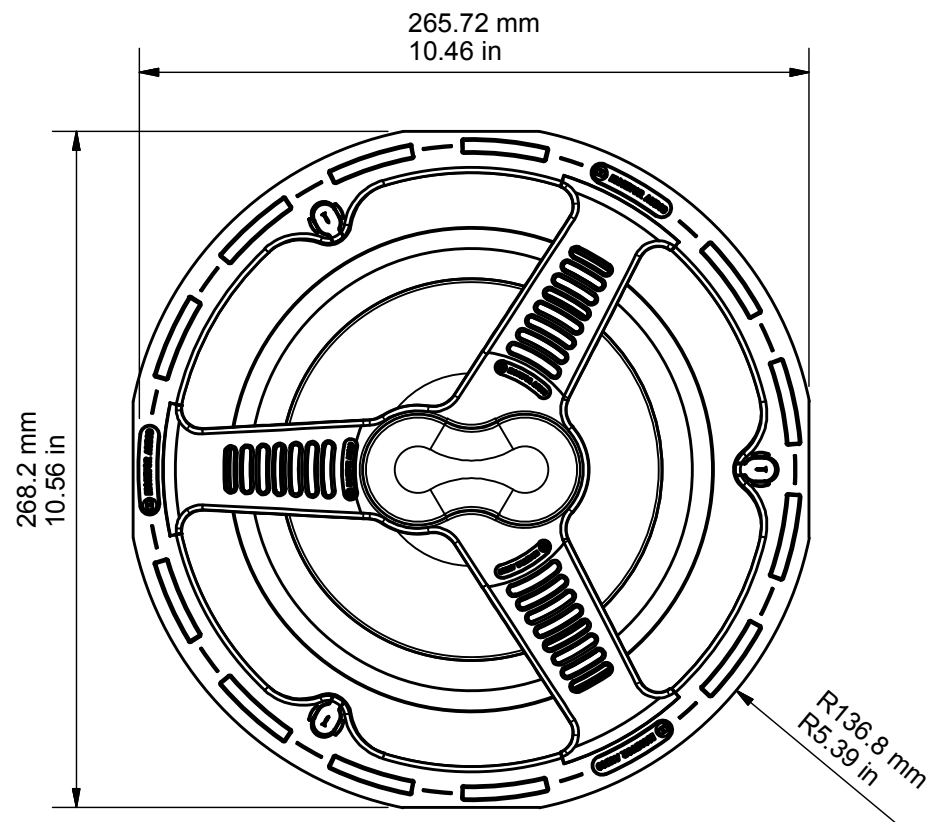

CUT OUT

AWC280-T2

RANGE: ALL WEATHER

© COPYRIGHT MONITOR AUDIO

23/04/2015